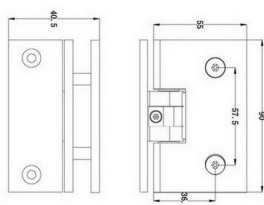

PRODUCT SHEET

Description:

Shower Hinge "Turku" 90DG, SS-Look, Offset Back Pl, 6-10mm Glass Thickness, W/Angle Adjustment Function & 25DG, Return Function, Brass Material, Straight Edges

Item number:

15.24.225-0

Units	Box	Carton	HS Code	Barcode
Pcs.	1	20	8302100090	
				5704866061384

SISO A/S

Mileparken 11
DK-2740 Skovlunde
Denmark
VAT: DK 24786013

Phone +45 45 830 900

www.siso.dk
siso@siso.dk

Danske Bank
Nytorv Branch
Copenhagen
SWIFT: DABADKKK

Account no.
4180 3112 112936
IBAN Account
DK7230003112112936