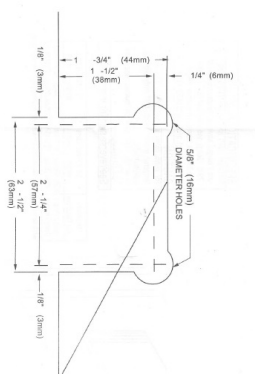

PRODUCT SHEET

Description:

Shower Hinge "Turku" 90DG, SS-Look, Offset Back Pl, 6-10mm Glass Thickness, W/Angle Adjustment Function & 25DG, Return Function, Brass Material, Straight Edges

Item number:

15.24.225-0

Units	Box	Carton	HS Code	Barcode
Pcs.	1	20	8302100090	
				5704866061384

SISO A/S

Mileparken 11
DK-2740 Skovlunde
Denmark
VAT: DK 24786013

Phone +45 45 830 900

www.siso.dk
siso@siso.dk

Danske Bank
Nytorv Branch
Copenhagen
SWIFT: DABADKKK

Account no.
4180 3112 112936
IBAN Account
DK7230003112112936